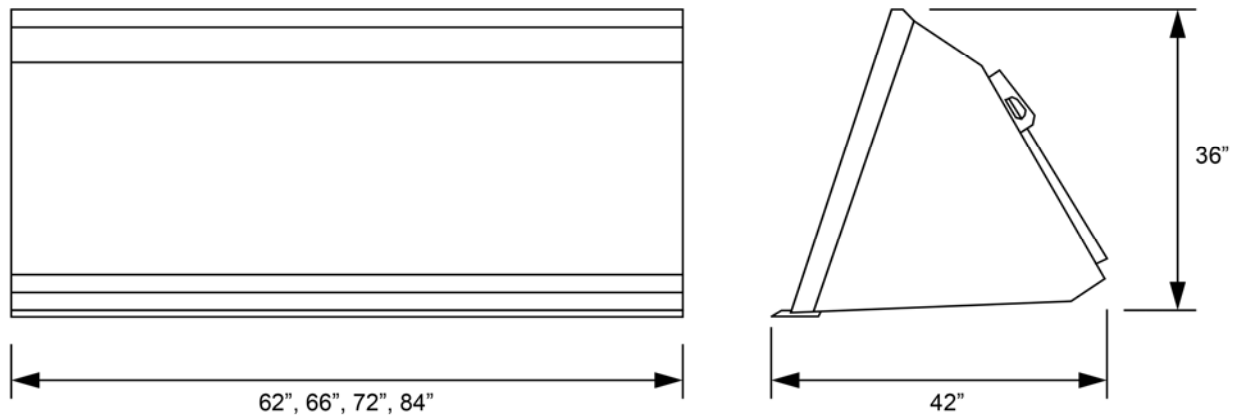

Mid Size Fertilizer Bucket

Skid Loader Attachments

Features and Options

- *Fertilizer Bucket used on Large Skid Steers and Compact Wheel Loaders*
- *Quick Attach Mounting for Skid Steers and Compact Wheel Loaders*
- *Bucket has more Roll Buck to handle Granular and Slurry Material*
- *Mounting Plates for Tractors and Tele handlers are available Call for pricing*
- *Reinforced Quick Tach on back of Bucket*

www.tmwattachments.com

Mid Size Fertilizer Bucket Specifications

Model	FBM60	FBM66	FBM72	FBM84
Overall Width	62"	66"	72"	82"
Bucket Depth	42"	42"	42"	42"
Height of Bucket Back	36"	36"	36"	36"
Capacity Approx. (Struck)	1 cu.yd.	1.1 cu.yd.	1.16 cu.yd.	1.32 cu.yd.
Capacity Approx. (Heaped)	1.08 cu.yd.	1.15 cu.yd.	1.27 cu.yd.	1.45 cu.yd.
Approximate Weight	560 lbs.	620 lbs.	670 lbs.	778 lbs.
Cutting Edge 1060 Material Drilled for Bolt-On Cutting Edge	¾" x 6"	¾" x 6"	½" x 6"	½" x 6"
Optional				
Bolt-On Cutting Edge Double Bevel	¾" x 8"	¾" x 8"	¾" x 8"	¾" x 8"

Designed to be used on skid steer loaders with 1300 lb or more lifting capacity.
Specifications and designs are subject to change without notice.

Your TMW Dealer

522 Meeker Avenue • East Eden Valley, MN 55329
www.tmwattachments.com